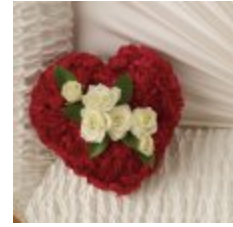

“ *A Devoted Heart Casket Insert was purchased for the family of Margaret J. Hawthorne.* ”